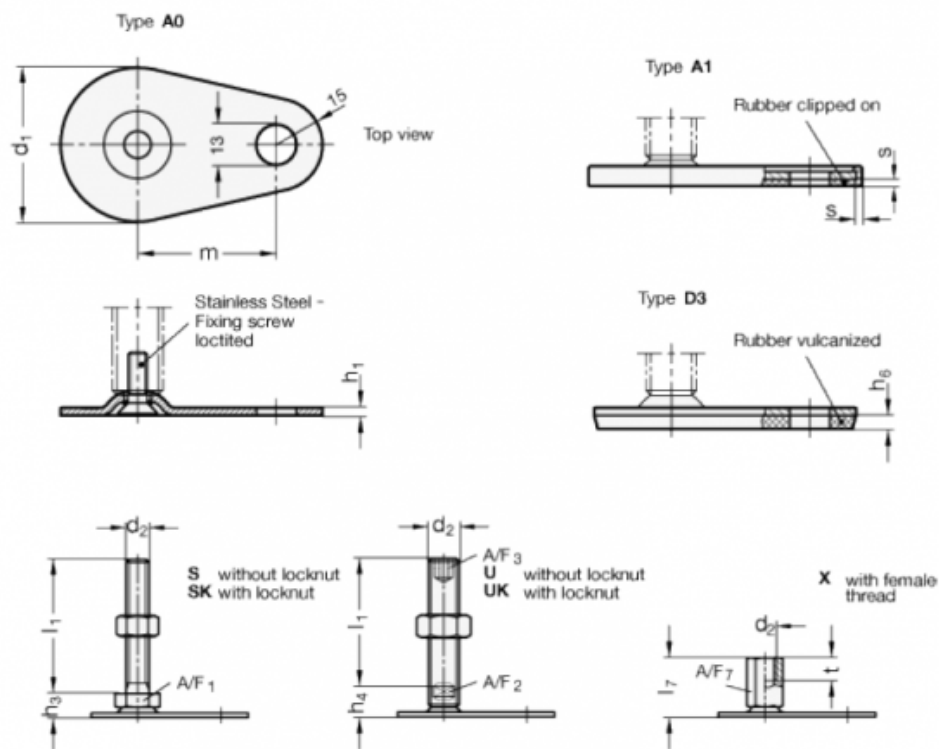

# Data Sheet

Article number: 204280M840A1SK  
 Description: E+G levelling foot  
 GN 42-80-M8-40-A1-SK  
 Note: SK With nut, External hexagon at the bottom

## Measures

A/F1 = 17	s = 2
d1 = 80	
d2 = M8	
h1 = 3	
h3 = 12	
h6 =	
l1 = 40	
m = 70	